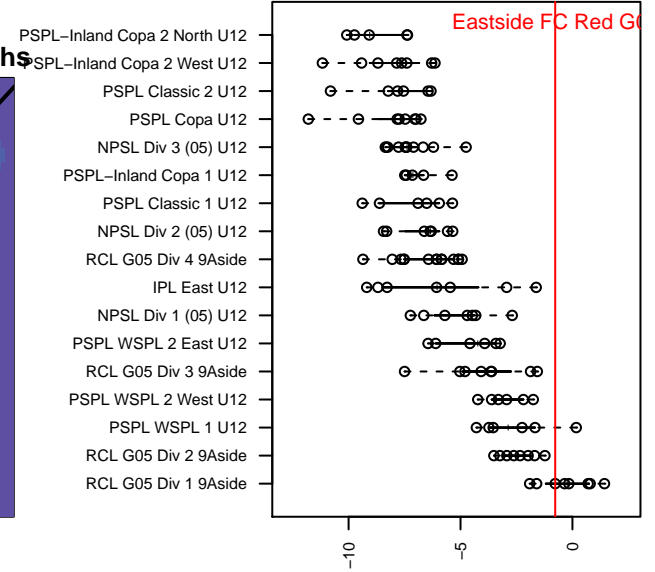

Eastside FC Red G05

Eastside FC
 Preston, WA
 G05 total strength=1120
 attack=3.04 defense=3.02
 fall league = RCL G05 Div 1 9Aside
 spr league = Win RCL G05 Div 1

alt names used:
 Eastside FC G05 RED
 EASTSIDE FC G05 RED (WA)
 Eastside FC G05 Red A
 Eastside FC G05 Red A
 Eastside FC G05 Red A

Venues played:
 2016 Rainier Challenge Copa U12
 2016 Nike Crossfire Challenge Super 9v9 U12
 2016 RCL G05 Div 1 9Aside
 2016 Win RCL G05 Div 1
 2016 WYS Championship G05

Eastside FC Red G05
 Dots are actual minus expected GF (blue circles) and GA (red triangles).
 Blue line is smoothed change in attack strength. Red is smoothed change in defense strength.

**attack and defense variance (black dot)
relative to other teams
and top 10 in region**

**attack and defense rating
relative to others at age
and all opponents in last 13 months**

Performance relative to 13 month average