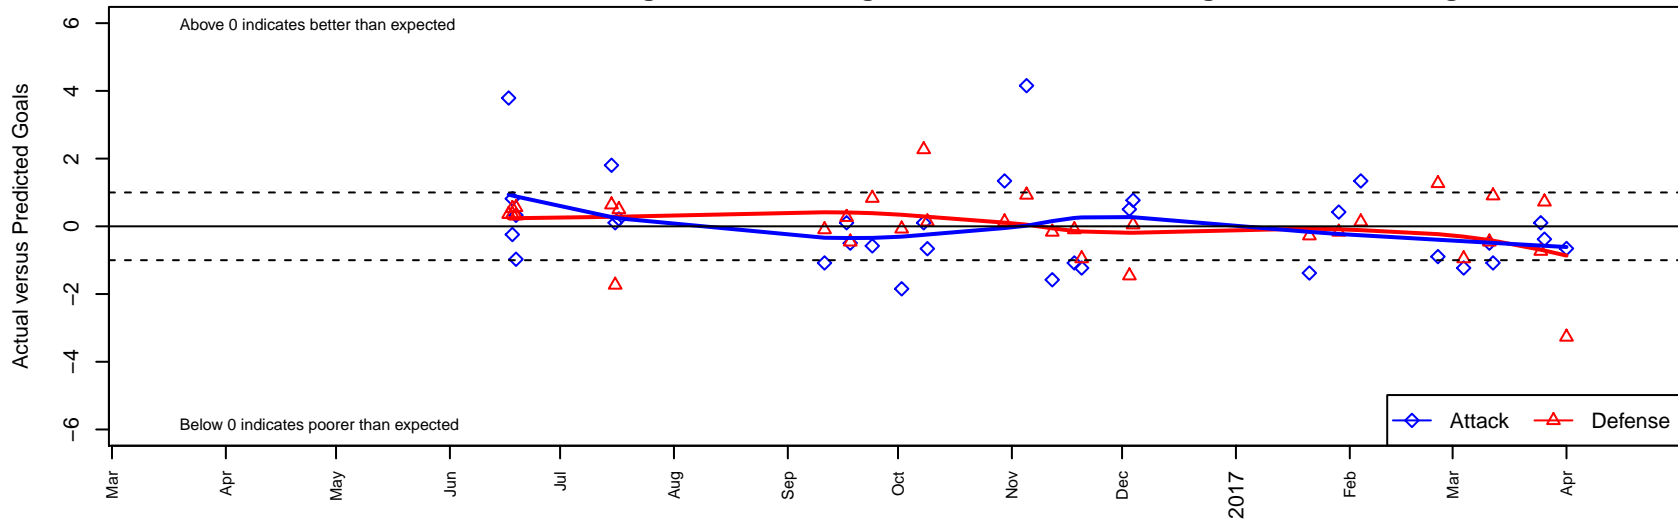

Eastside FC Red G05

Eastside FC
 Preston, WA
 G05 total strength=1120
 attack=3.04 defense=3.02
 fall league = RCL G05 Div 1 9Aside
 spr league = Win RCL G05 Div 1

alt names used:
 Eastside FC G05 RED
 EASTSIDE FC G05 RED (WA)
 Eastside FC G05 Red A
 Eastside FC G05 Red A
 Eastside FC G05 Red A

Venues played:
 2016 Rainier Challenge Copa U12
 2016 Nike Crossfire Challenge Super 9v9 U12
 2016 RCL G05 Div 1 9Aside
 2016 Win RCL G05 Div 1
 2016 WYS Championship G05

Eastside FC Red G05
 Dots are actual minus expected GF (blue circles) and GA (red triangles).
 Blue line is smoothed change in attack strength. Red is smoothed change in defense strength.

**attack and defense variance (black dot)
relative to other teams
and top 10 in region**

**attack and defense rating
relative to others at age
and all opponents in last 13 months**

Performance relative to 13 month average